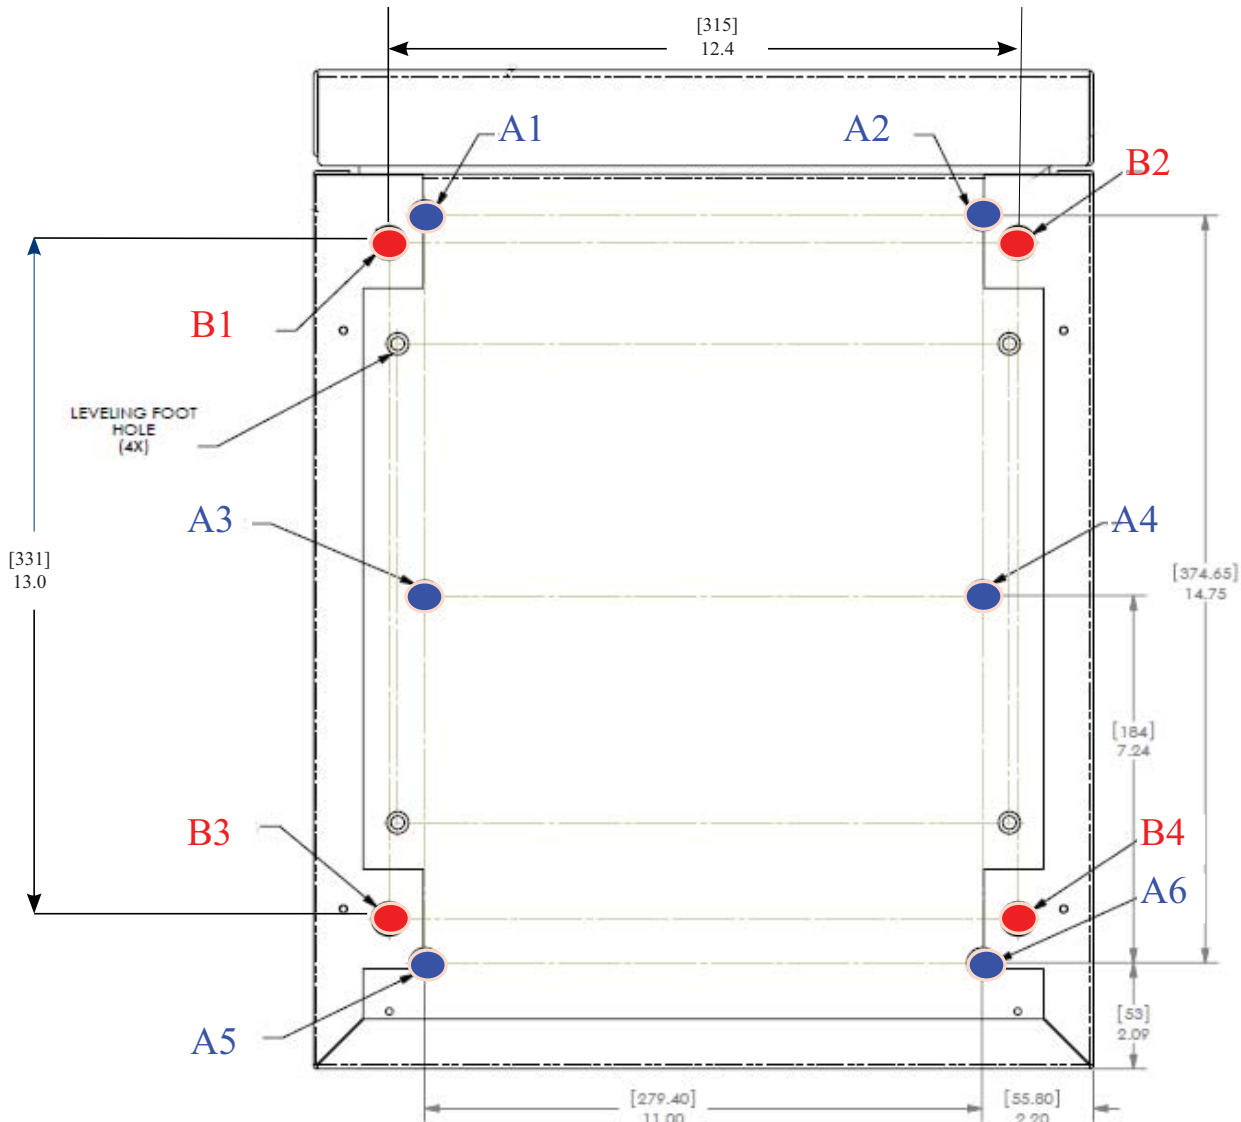

# RL331X ANCHOR FOOTPRINT

### Anchor "footprint" - Business

FRONT

REAR

### TRITON ANCHOR POINTS

RL2000, RL5000, 9100, 9600 Deep

A1, A2, A5, A6

RL1600, 9600 Shallow

A3, A4, A5, A6

### GENMEGA ANCHOR POINTS

1700

B1, B2, B3, B4