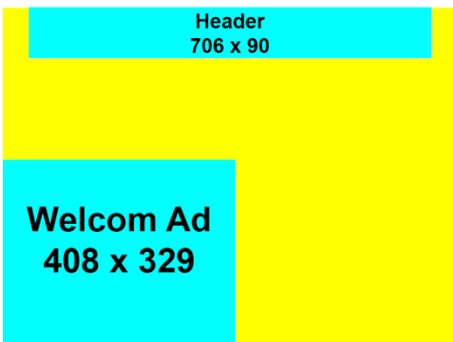

ARGO 12

ARGO 12
Ads-Graphics
Screens
Receipts/Coupons