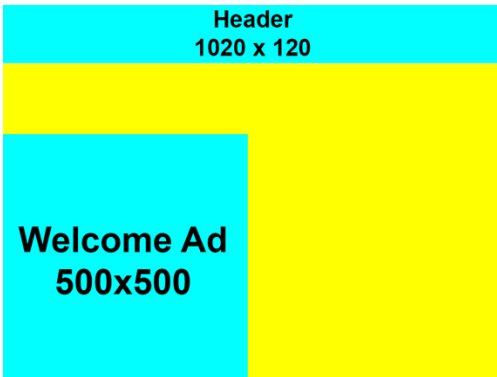

ARGO 15/ARGO FT

ARGO 15/FT
Ads-Graphics
Screens
Receipts/Coupons